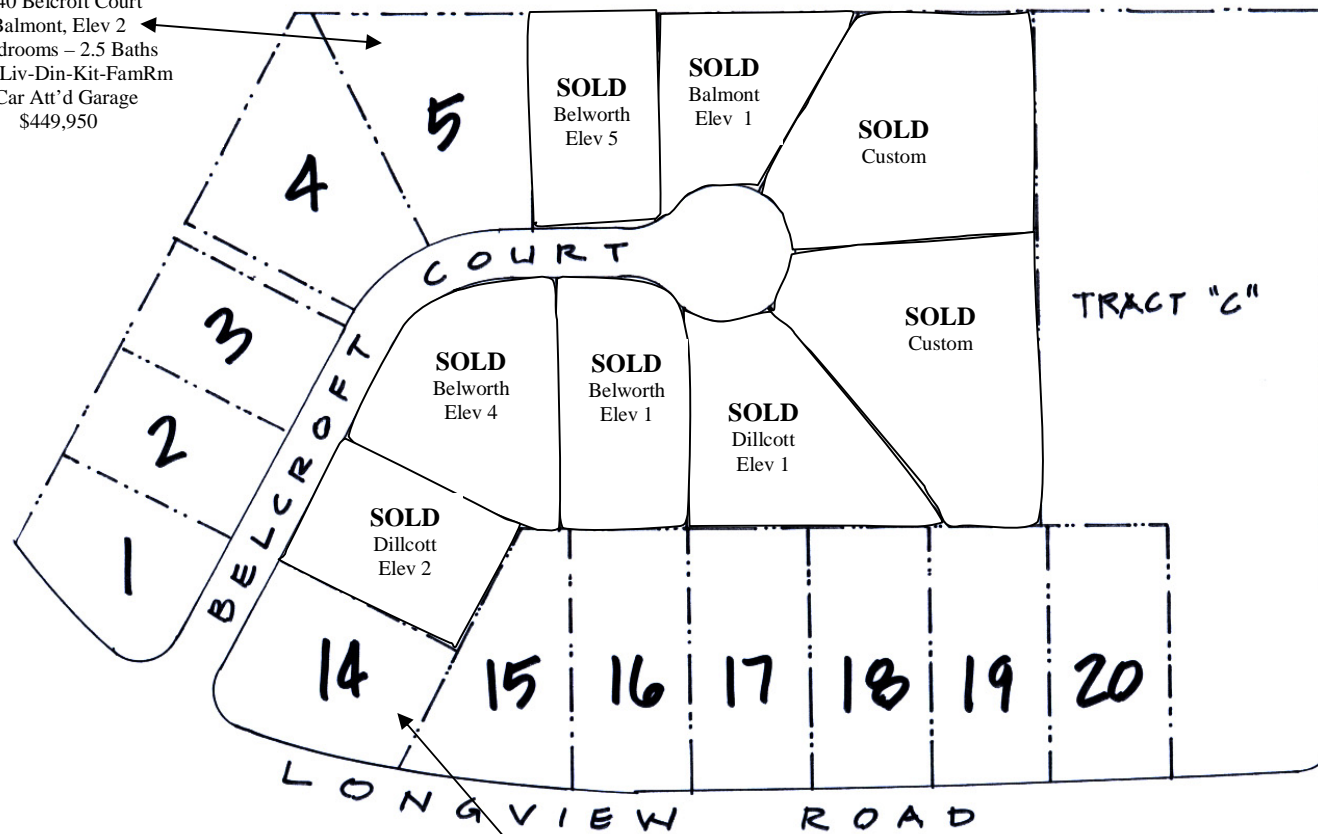

DEVONCROFT

Job # DC05
 Lot 5, Section 1
 1140 Belcroft Court
 Balmont, Elev 2
 4 Bedrooms – 2.5 Baths
 Foyer-Liv-Din-Kit-FamRm
 2 Car Att'd Garage
 \$449,950

Job # DC14
 Lot 14, Section 1
 1107 Belcroft Court
 Belworth – Elev Custom
 4 Bedrooms – 3.5 Baths
 Foyer-Liv-Din-Kit-FamRm
 Study – Loft
 Upgraded Kitchen Cabinets
 Hardwood in Foyer-Liv-Din-Kit-
 Breakfast-Fam-Study- ½ Bath
 2 Car Att'd Garage
 \$499,950

September 14, 2009
Availability and Prices subject to
change without notice
 For other information or Realtor's Package
 Call New Homes Manager, 278-1369